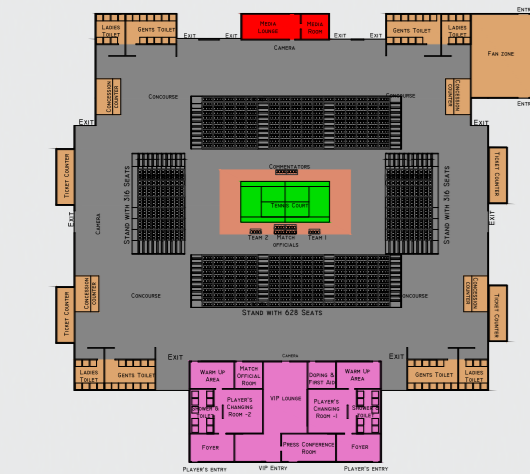

Mr. Bhaichung Bhutia
Former Captain Indian Football Team

"Transstadia provide a fantastic structure called T-Box which can create a makeshift stadium within hours anywhere. I have personally used the product for my league & it is a good send to help promote sports at grass root level where infrastructure isn't easily available. T-Box has been the difference between success and failure of Super Fight League in unorganized city's in India"

Raj Kundra
Founder Chairman of SFL

www.t-box.co.in

A WORLD CLASS MOBILE SPECTATOR EXPERIENCE

MODULAR TENNIS COURT SETUP LAYOUT
1888 Seating Capacity

MODULAR ENTERTAINMENT SETUP
948 Seating Capacity

MODULAR BEACH SOCCER SETUP
2500 Seating Capacity