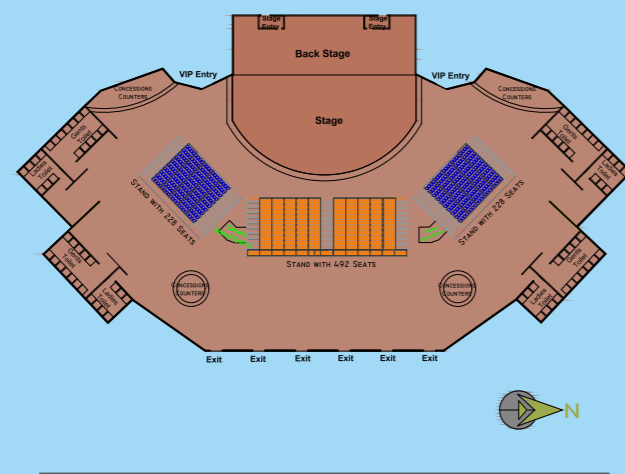

Raj Kundra
Founder Chairman of SFL

www.t-box.co.in

A WORLD CLASS MOBILE SPECTATOR EXPERIENCE

MODULAR TENNIS COURT SETUP LAYOUT
1888 Seating Capacity

MODULAR ENTERTAINMENT SETUP
948 Seating Capacity

MODULAR BEACH SOCCER SETUP
2500 Seating Capacity

Beach Sports

Arena for 268 seats created in 7 hours.

Challenges : Arena was created on beach.

Calangute Beach Goa, India.

Inorbit Mall Mumbai, India.

World Series Boxing

T-Box Mobile Arena Created for 1250 seats in a parking lot of a mall.