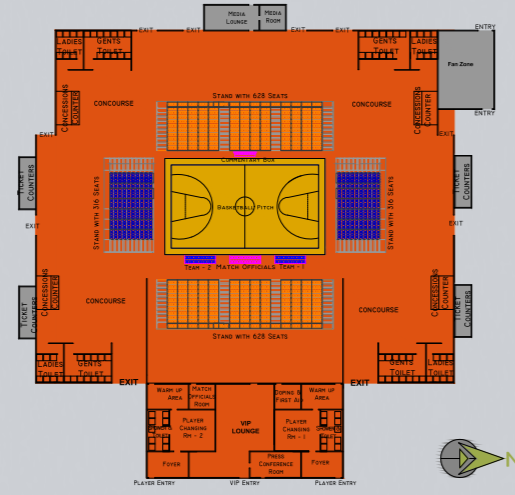

MODULAR FOOTBALL PITCH SETUP
8700 Seating Capacity

MODULAR BASKETBALL SETUP
1888 Seating Capacity

SIMPLE

SMART

COST EFFECTIVE

Testimonials

"A couple of the senior members of the FA who went to South Africa trip during FIFA World Cup 2010 mentioned the mobile seating system was used at the Moruleng Stadium in Rustenburg for the practice facility for England Football team. It's superb and a few of the players commented favorably on this."