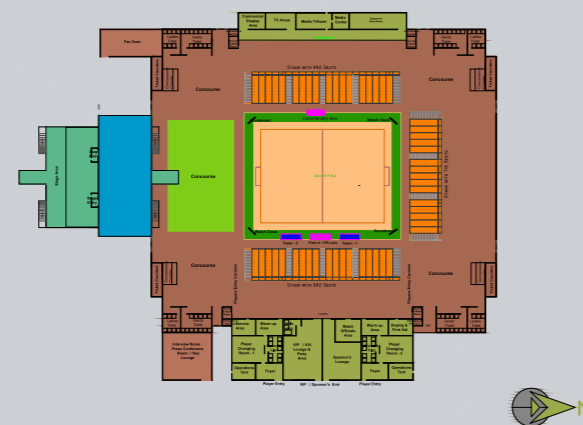

Raj Kundra
Founder Chairman of SFL

www.t-box.co.in

A WORLD CLASS MOBILE SPECTATOR EXPERIENCE

MODULAR TENNIS COURT SETUP LAYOUT
1888 Seating Capacity

MODULAR ENTERTAINMENT SETUP
948 Seating Capacity

MODULAR BEACH SOCCER SETUP
2500 Seating Capacity